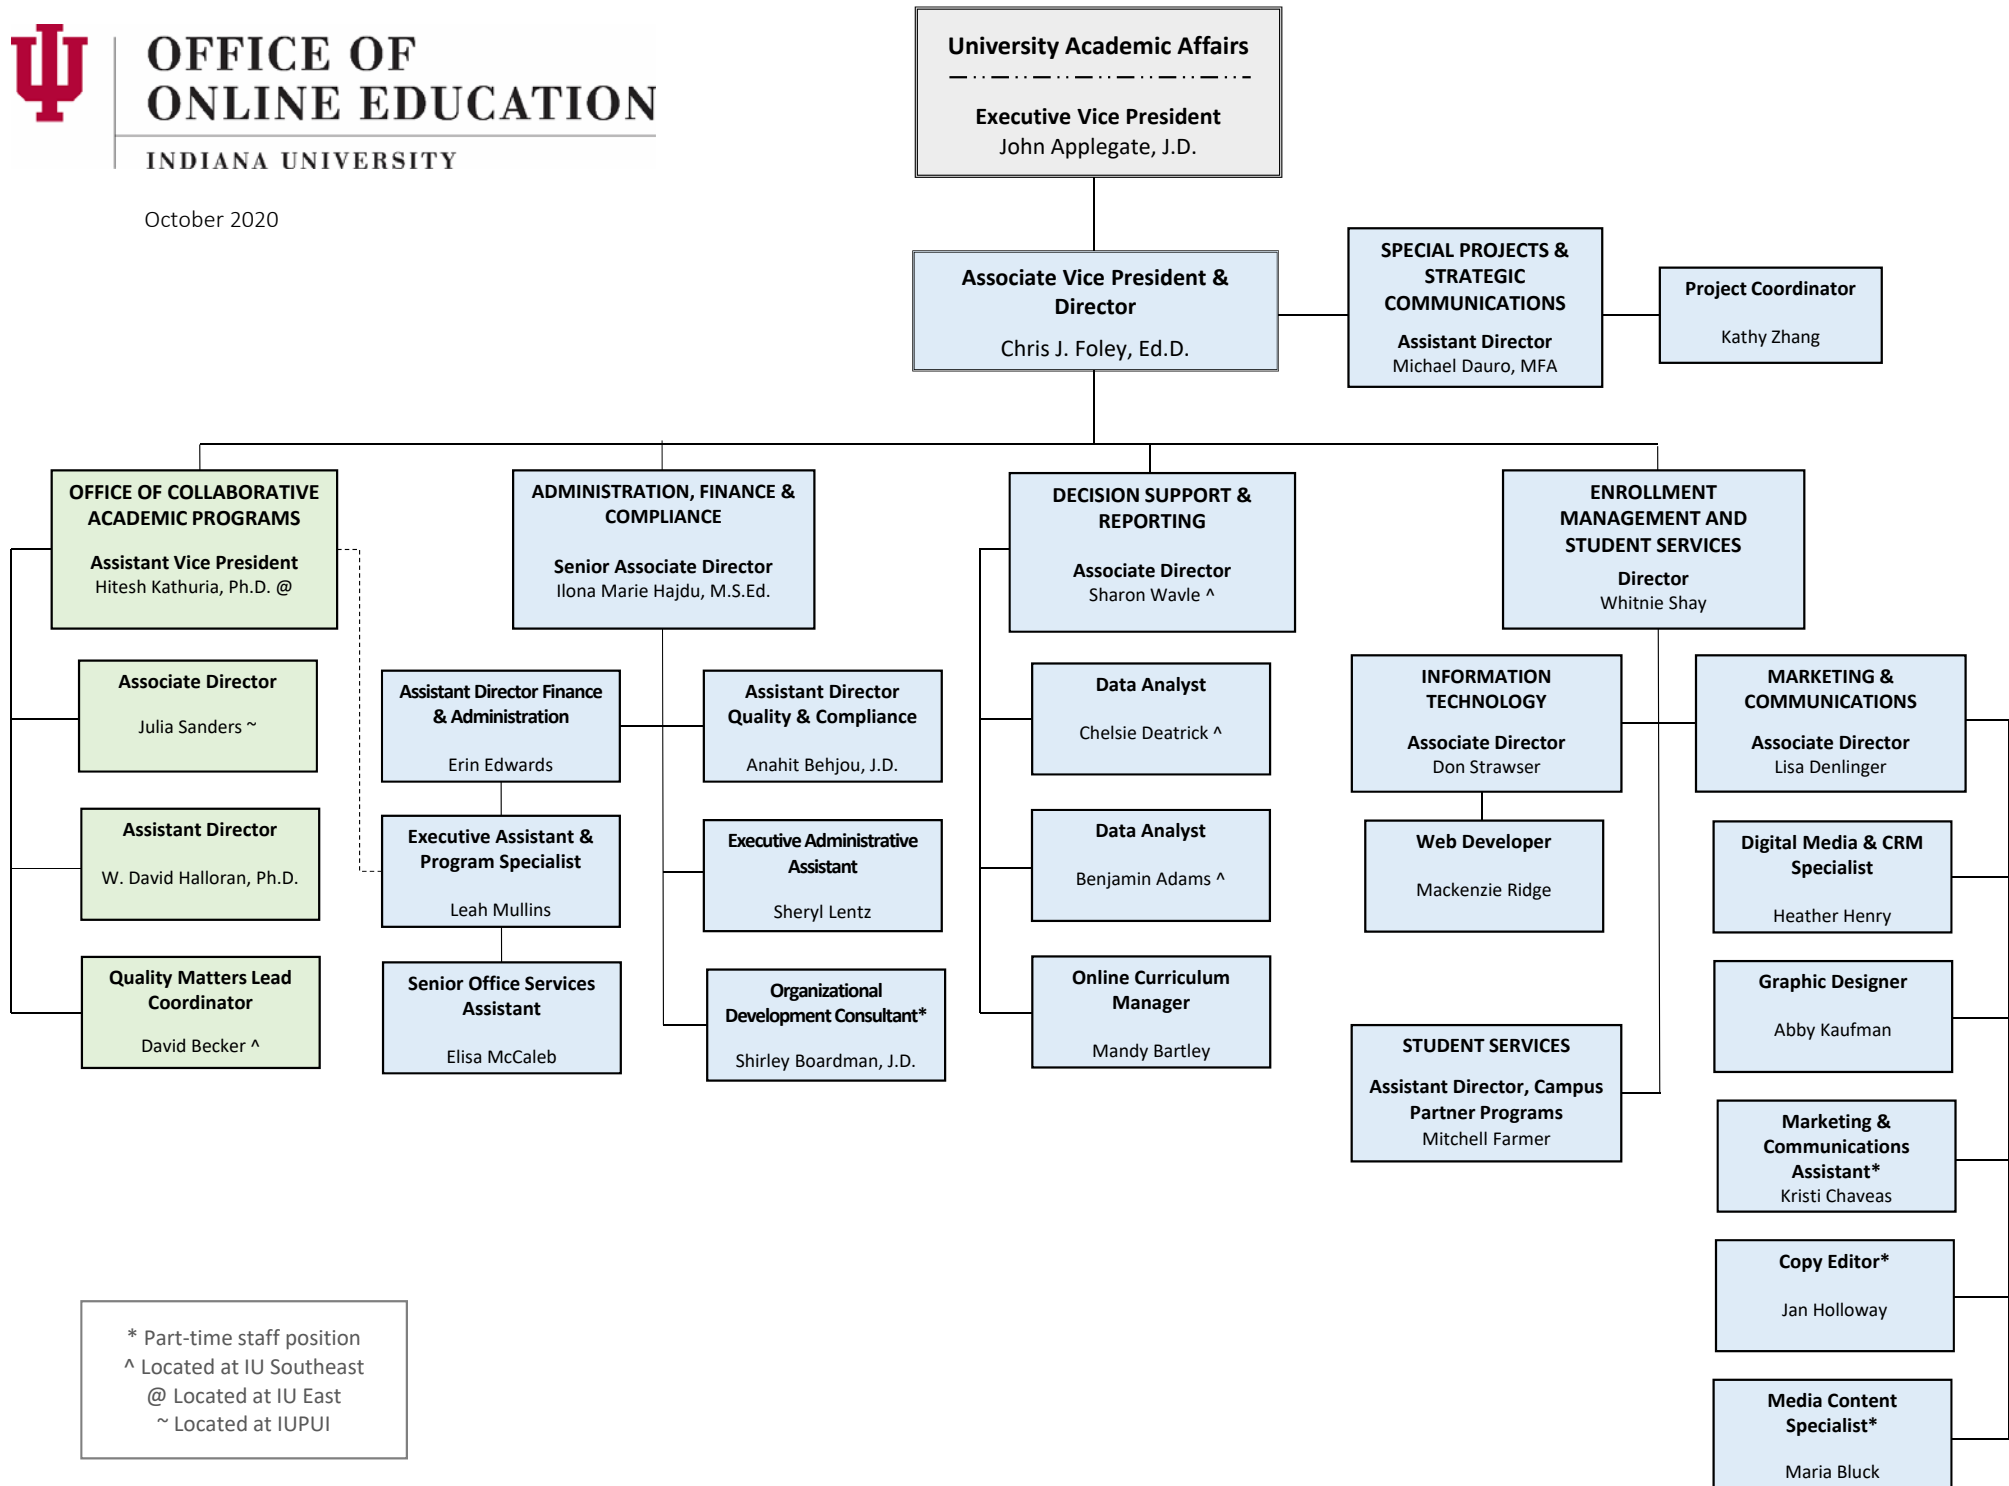

OFFICE OF ONLINE EDUCATION

INDIANA UNIVERSITY

October 2020

* Part-time staff position
 ^ Located at IU Southeast
 @ Located at IU East
 ~ Located at IUPUI